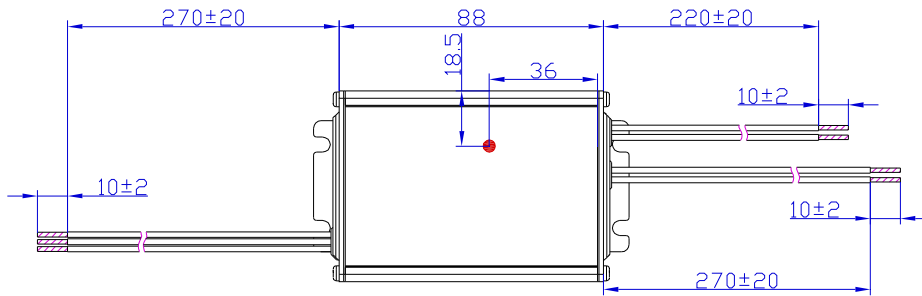

EUC-040S070DTM0004(lo=500mA)

EUC-040S110DTM0001(lo=1050mA)

EUC-040S110DTM0005(lo=860mA)

			±	±

INVENTRONICS

EUC-040SxxxDTM000x

Rev. D