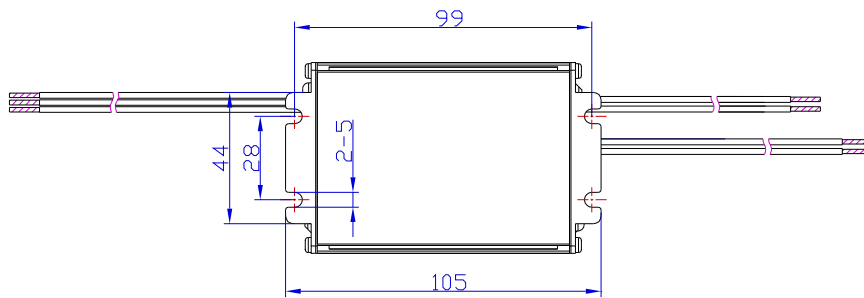

EUC-040S070DTM0004(lo=500mA)

EUC-040S110DTM0001(lo=1050mA)

EUC-040S110DTM0005(lo=860mA)

			±	±

INVENTRONICS

EUC-040SxxxDTM000x

Rev. D