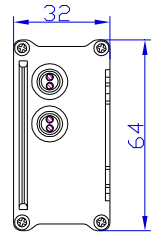

EUC-040S070DTM0004(lo=500mA)

EUC-040S110DTM0001(lo=1050mA)

EUC-040S110DTM0005(lo=860mA)

			±	±

INVENTRONICS

EUC-040SxxxDTM000x

Rev. D